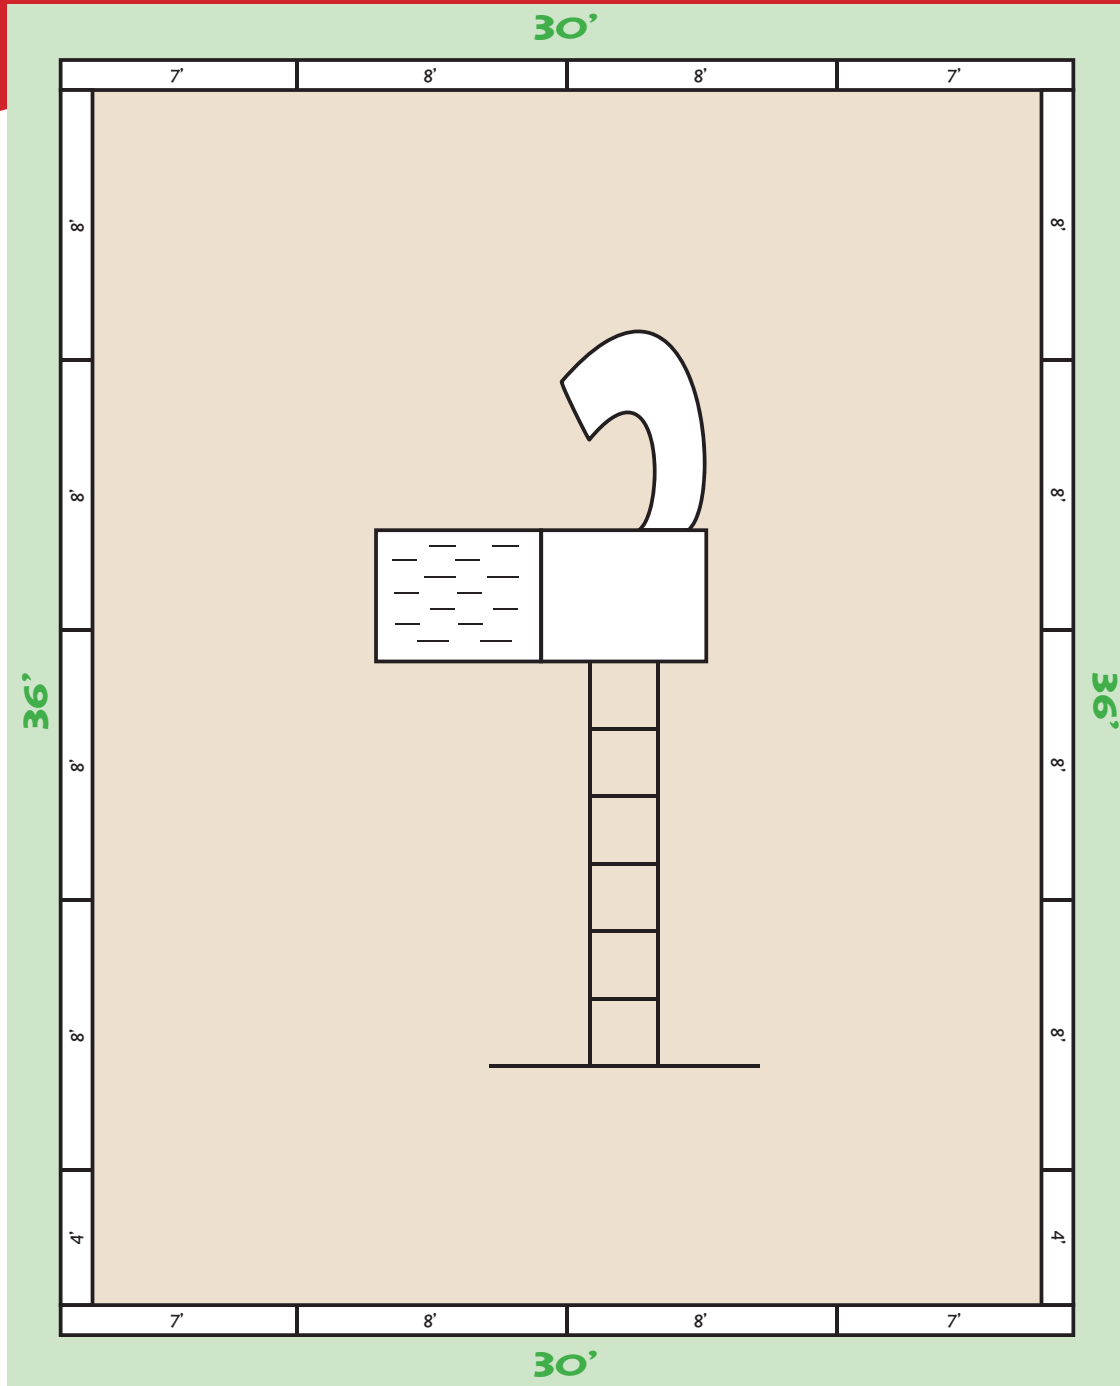

# PAPA BEAVER

**Features:** 1 Fort with Porch, Solid Wood Roof, 5' Play Level (45" x 44"), 7' Play Level (48" x 44"), 5' Ladder & 4' Porch Ladder, Climbing Wall (67" x 44"), Sandbox Base, 1 Steering Wheel, Turbo Slide, Ladder with Monkey Bars, 2 Belt Swings, 1 Set Trapeze Rings, Safety Handrails, Safety Protective Barrier, Safety Guardrails, 1 Set Safety Handles, 1 Telescope, All Chains Platisol Coated. **Overall Dimensions:** 21' W x 13' D x 12' H