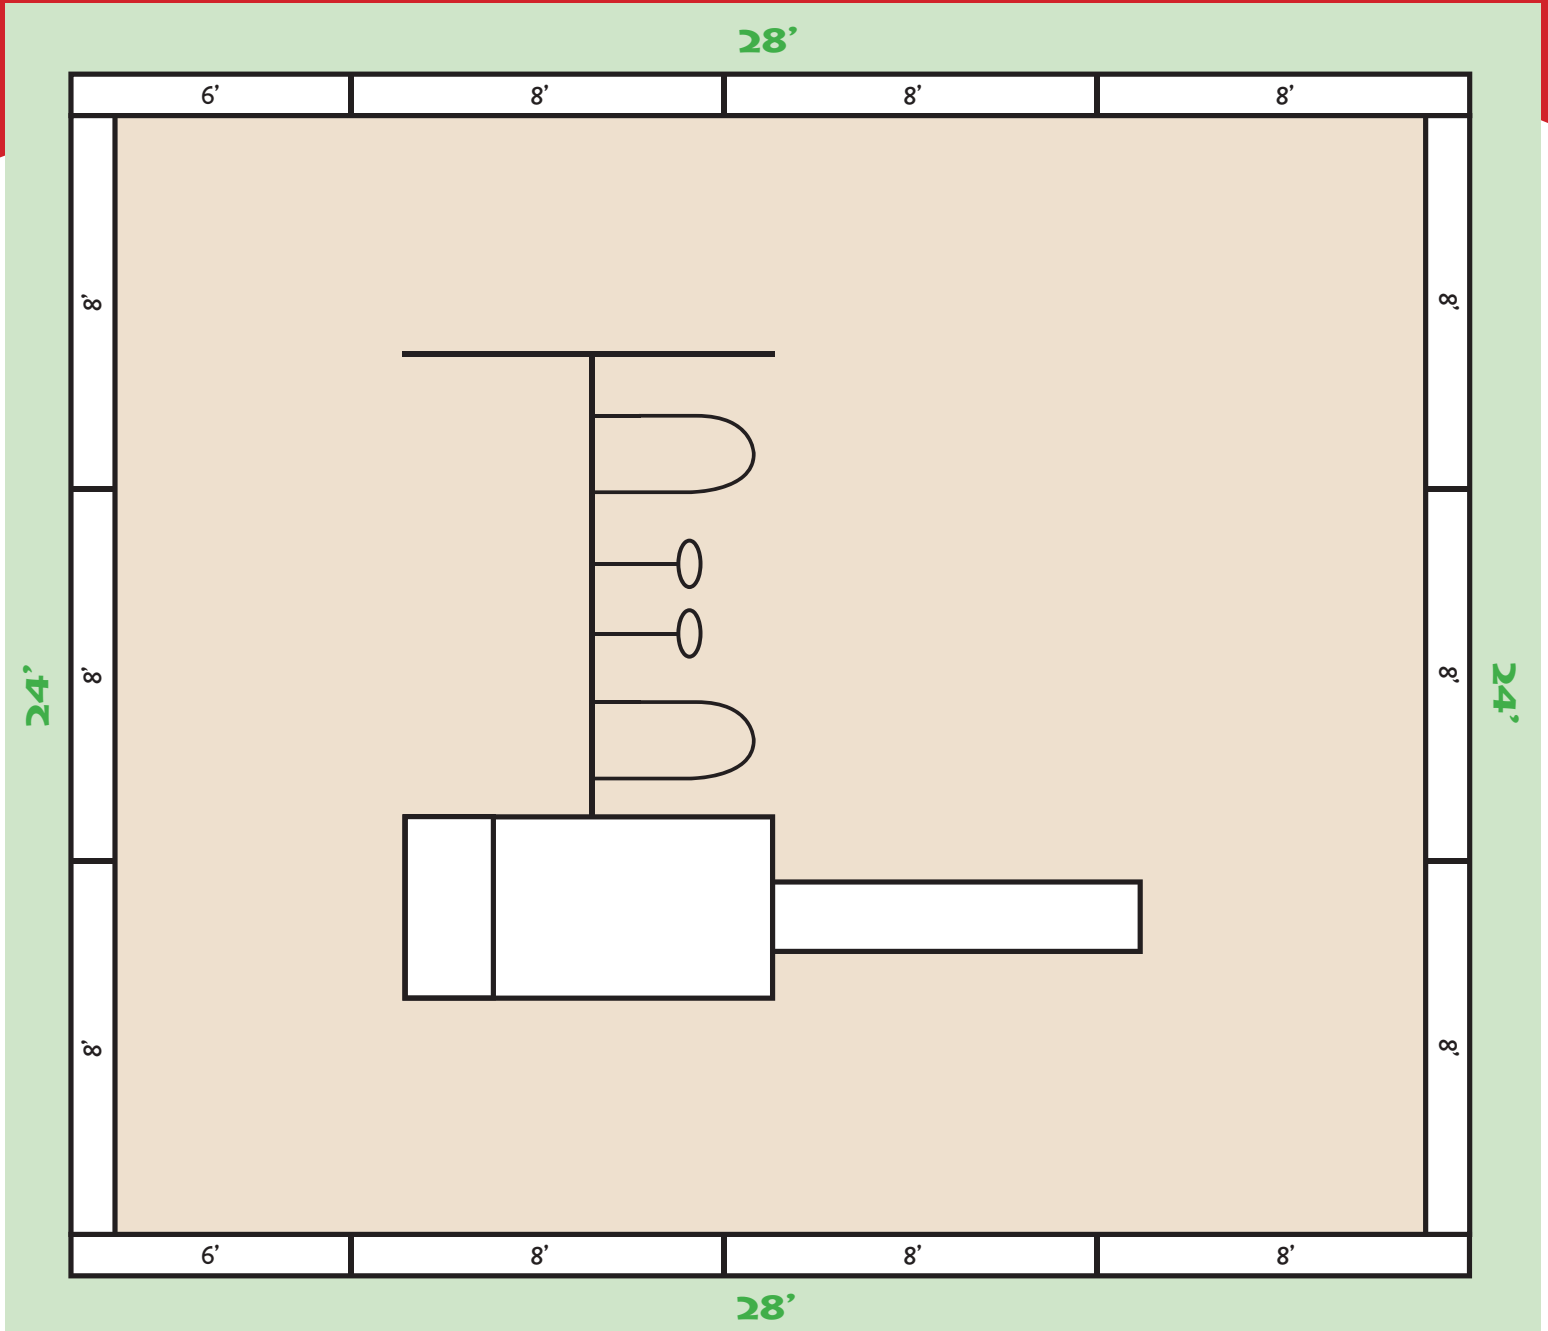

# NANA BEAVER

**Features:** Fort with Porch, Solid Wood Roof, 2 Level Play Area, 4' Play Level (45" x 44"), 5' Play Level (44" x 48"), 4' Ladder, Sandbox Base, 10' Wave Slide, 2 Belt Swings, 1 Set Trapeze Rings, Safety Handrails, Safety Guardrails, 1 Steering Wheel, 1 Set Safety Handles, All Chains Platisol Coated. **Overall Dimensions:** 14' W x 16' D x 10'