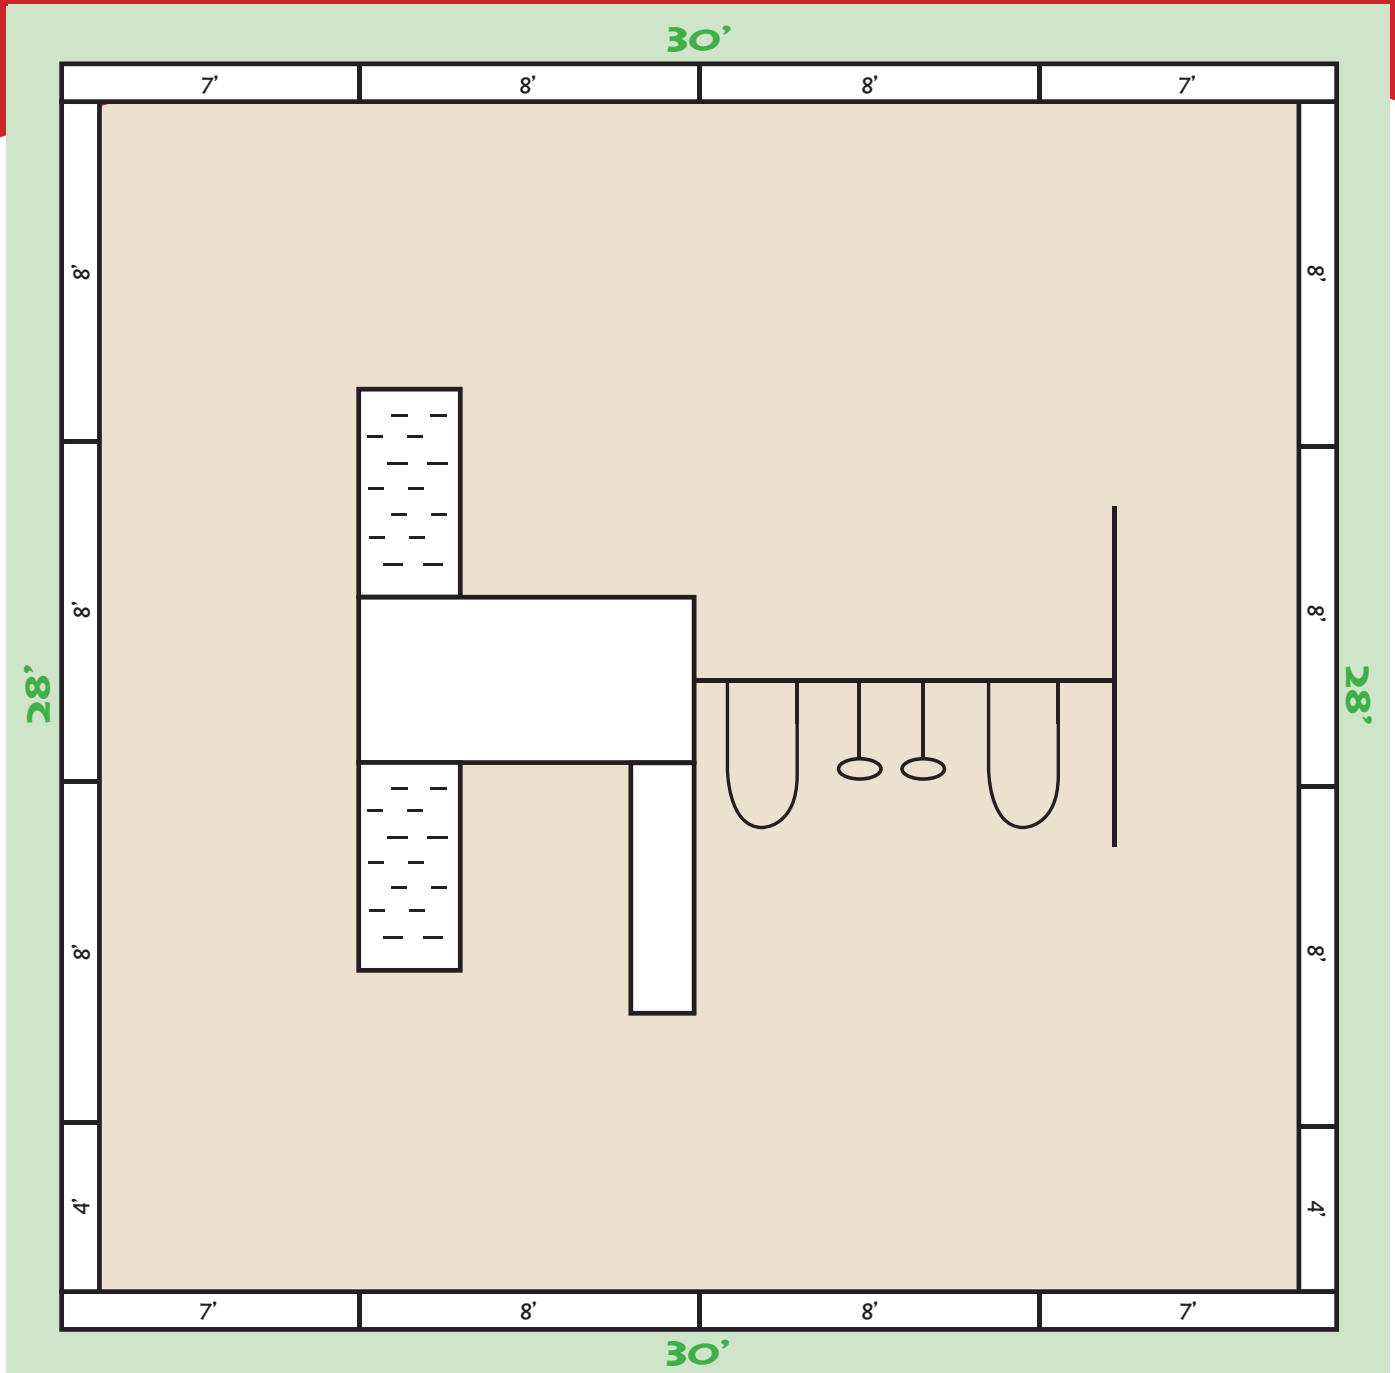

# MAMA BEAVER

**Features:** Fort (51" x 100" x 1 level), Solid Wood Roof, Upper Play Area, Lower Play Area (with solid wood floor), 5' Ladder, 8' Wave Slide, 2 Climbing Walls (30" x 62"), 2 Belt Swings, 1 Set Trapeze Rings with Bar, Rope Climbing Ladder, Safety Handrails, Safety Guardrails, 2 Steering Wheels, 1 Set Safety Handles, All Chains Plastisol Coated. **Overall Dimensions:** 18' W x 13' D x 10' H