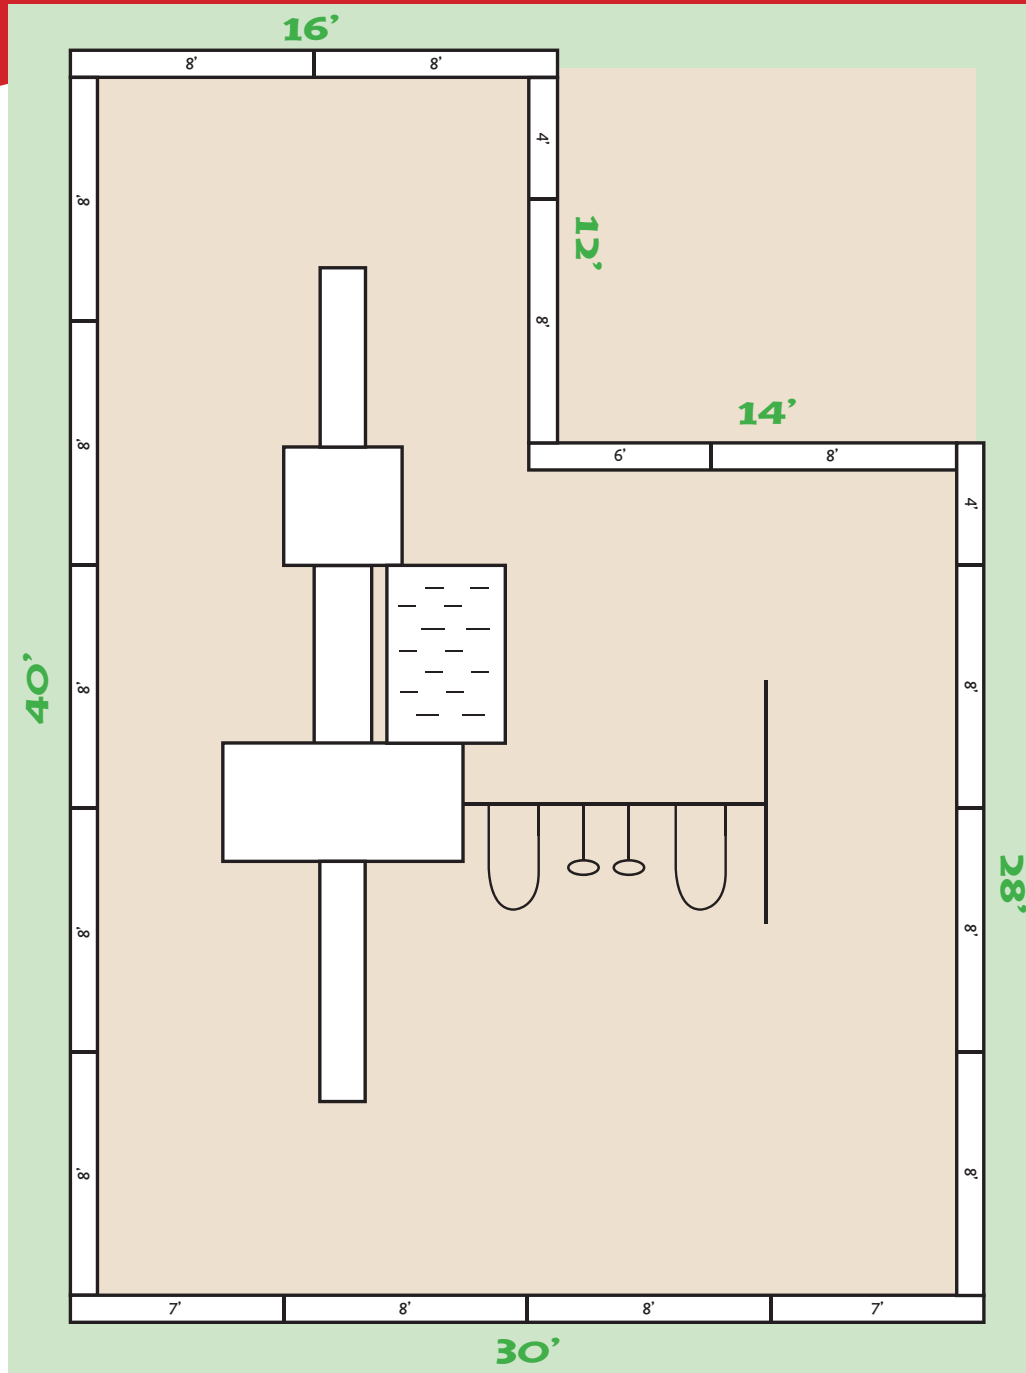

DADDY BEAVER

Features: 1 Single Fort, 1 Fort with Porch, 2 Solid Wood Roofs, 2-4' Play Levels (48" x 44"), 1-4' Ladder, 1-5' Climbing Wall (48" x 66"), 1 Cat Walk (71" x 24"), 2 Sandbox Bases, 1-8' Wave Slide, 1-10' Wave Slide, 2 Belt Swings, 1 Set Trapeze Rings, 2 Steering Wheels, Safety Handrails, Safety Guardrails, 1 Set Safety Handles, All Chains Platisol Coated. **Overall Dimensions:** 18' W x 27' D x 10' H