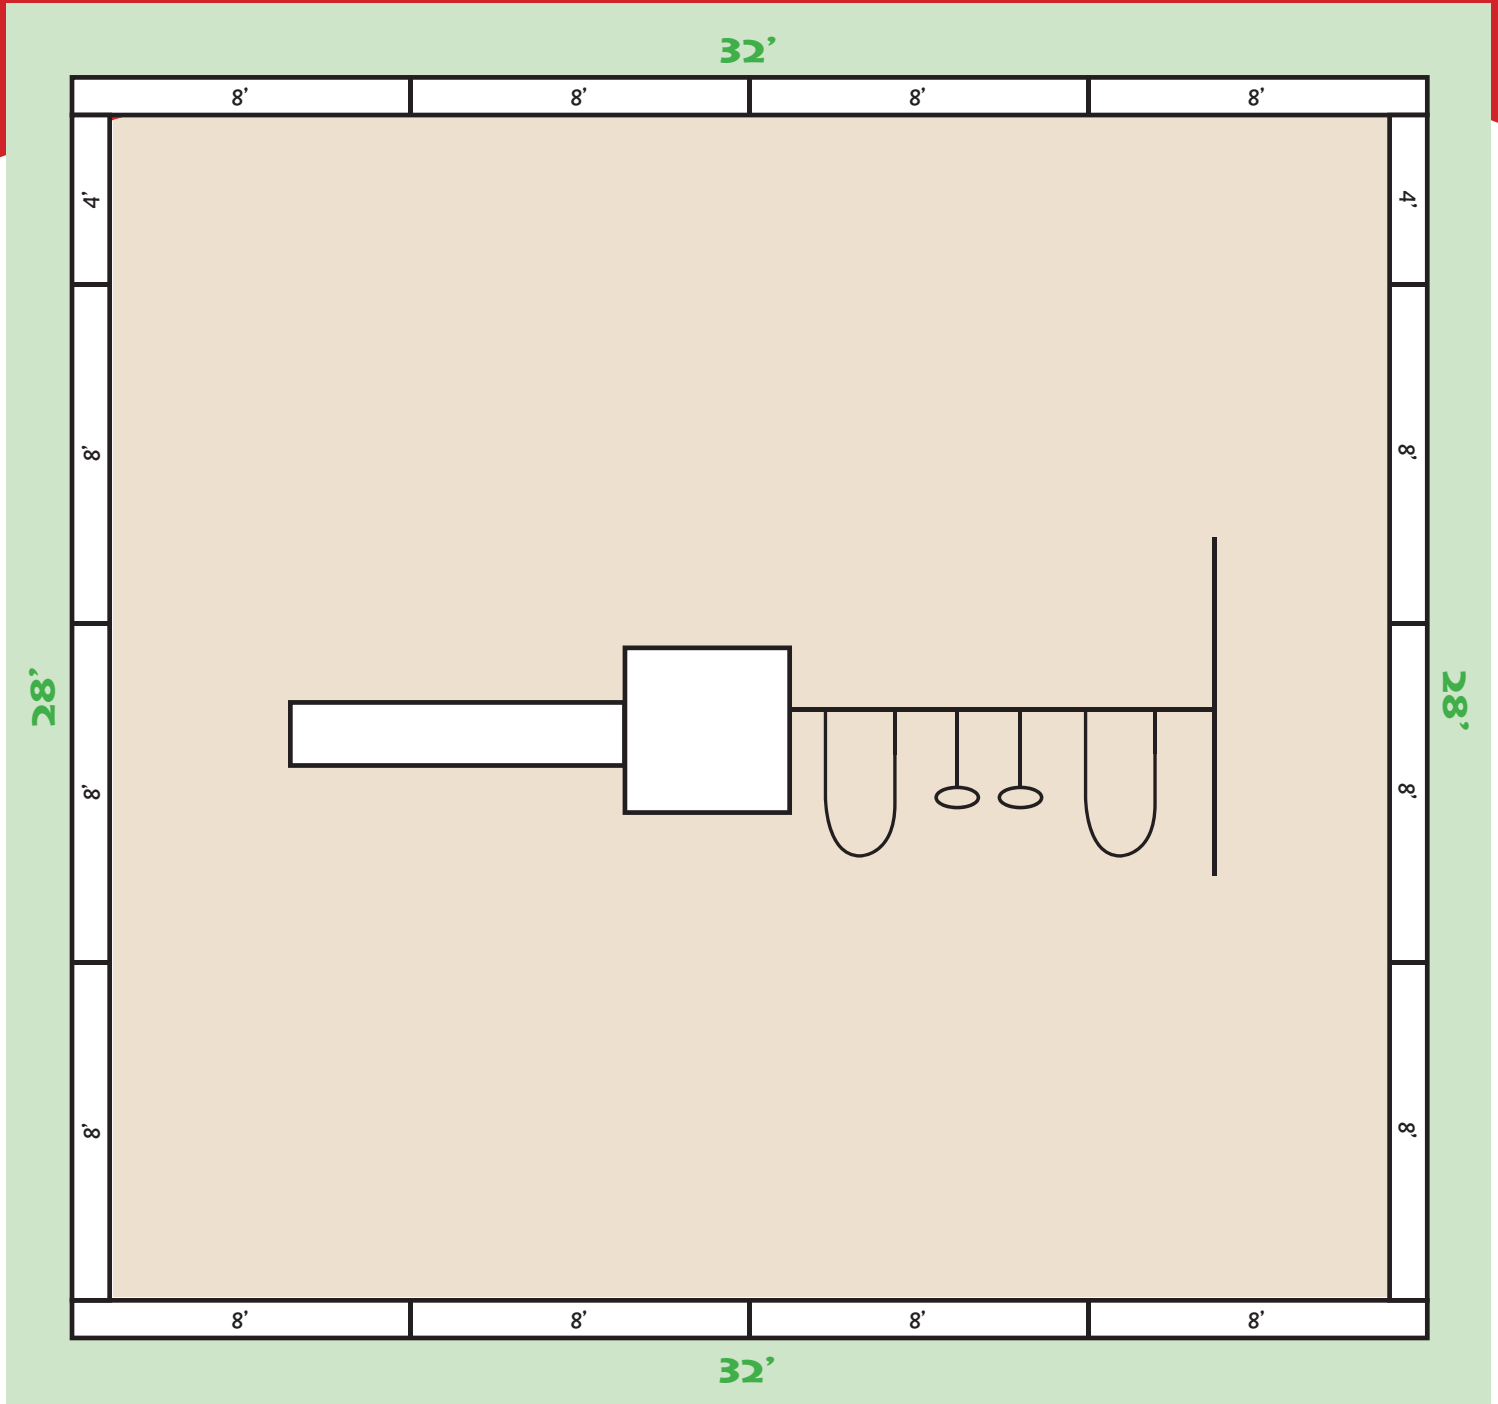

BUSY BEAVER

Features: Single Fort, Solid Wood Roof, 5' Play Level (48' x 45'), 5' Fort Ladder, Sandbox Base, 10' Wave Slide, 2 Belt Swings, 1 Set Trapeze Rings, Safety Handrails, Safety Guardrails, 1 Steering Wheel, 1 Set Safety Handles, All Chains Plastsol Coated. **Overall Dimensions:** 23' W x 8' D x 10' H