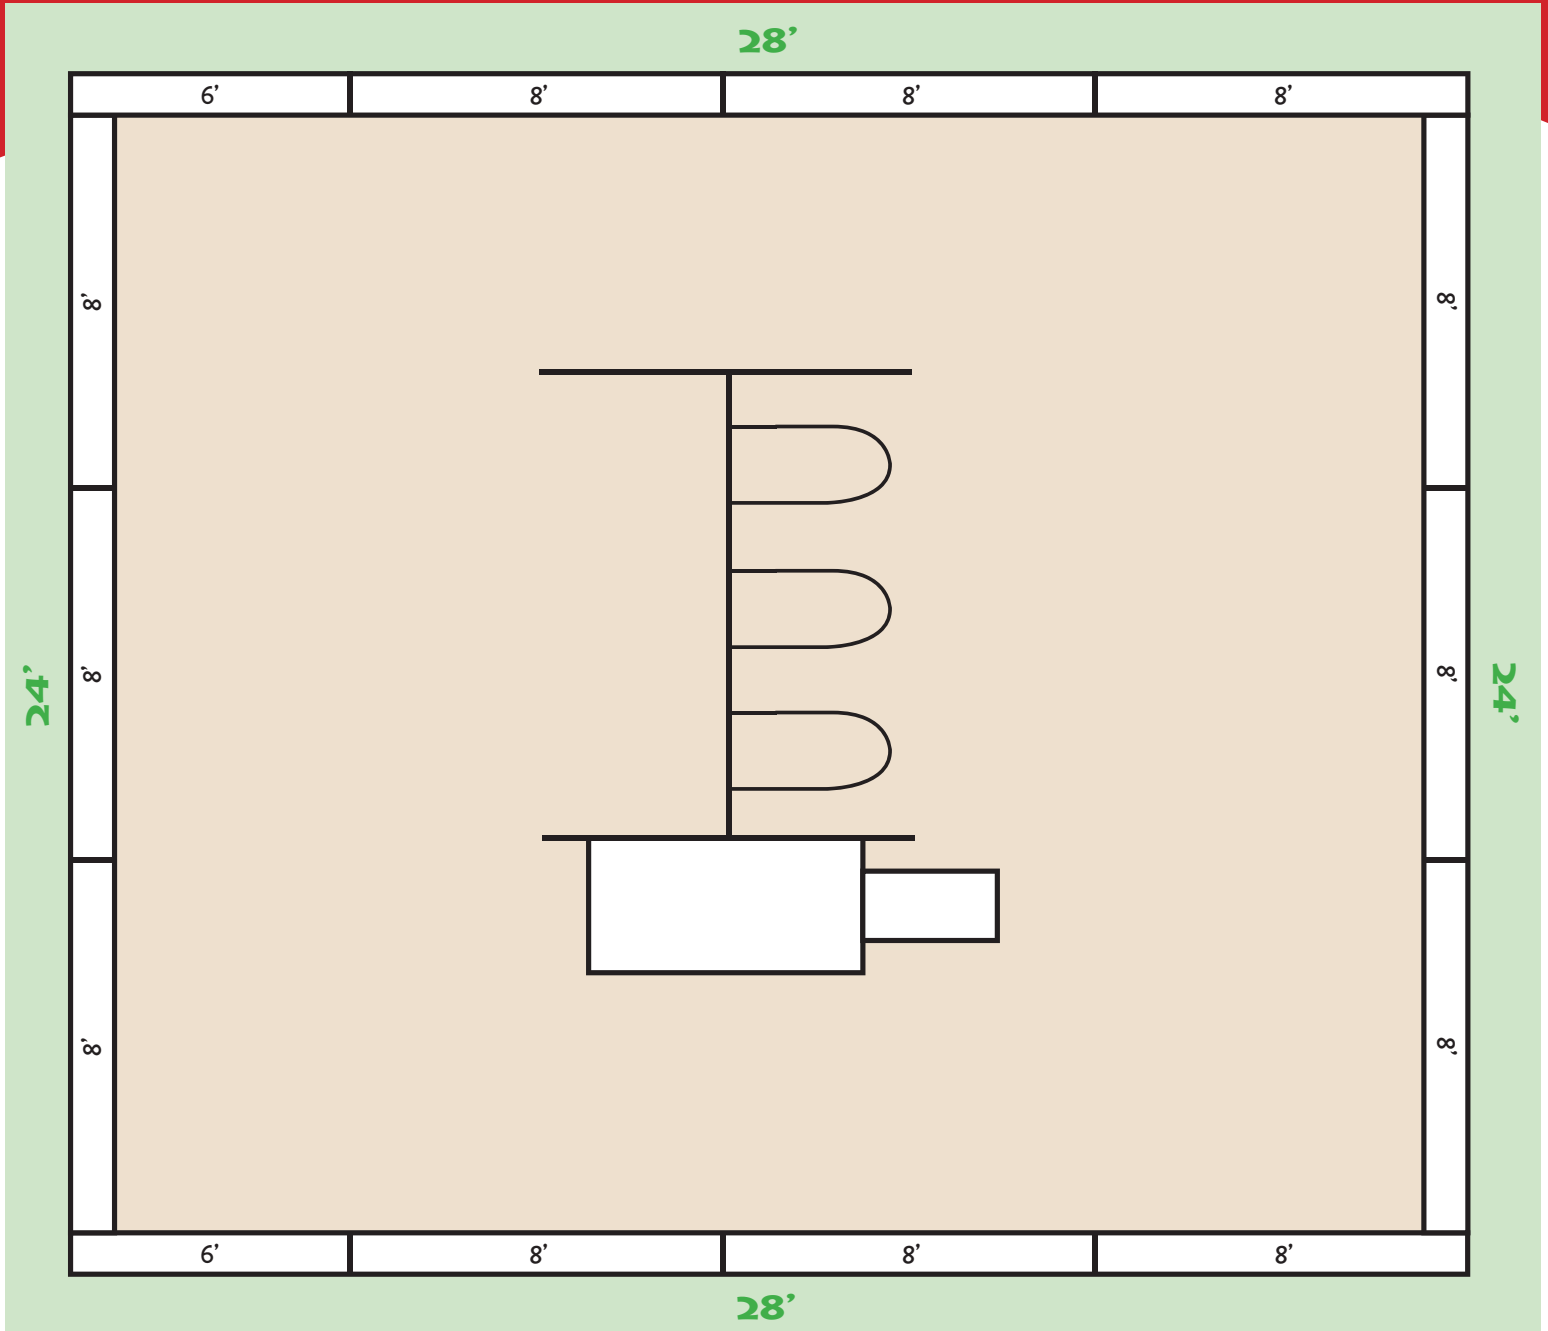

BABY BEAVER

Features: A-Frame Swing Set, 1 Slide Platform with Ladder & Guardrail, 1-8' Wave Slide, 1 Super Glider with Mounting Bracket, 1 Belt swing, 1 Set Trapeze Rings, Safety Guardrail, All chains plastisol coated.

Overall Dimensions: 13' W x 12' D x 7' H